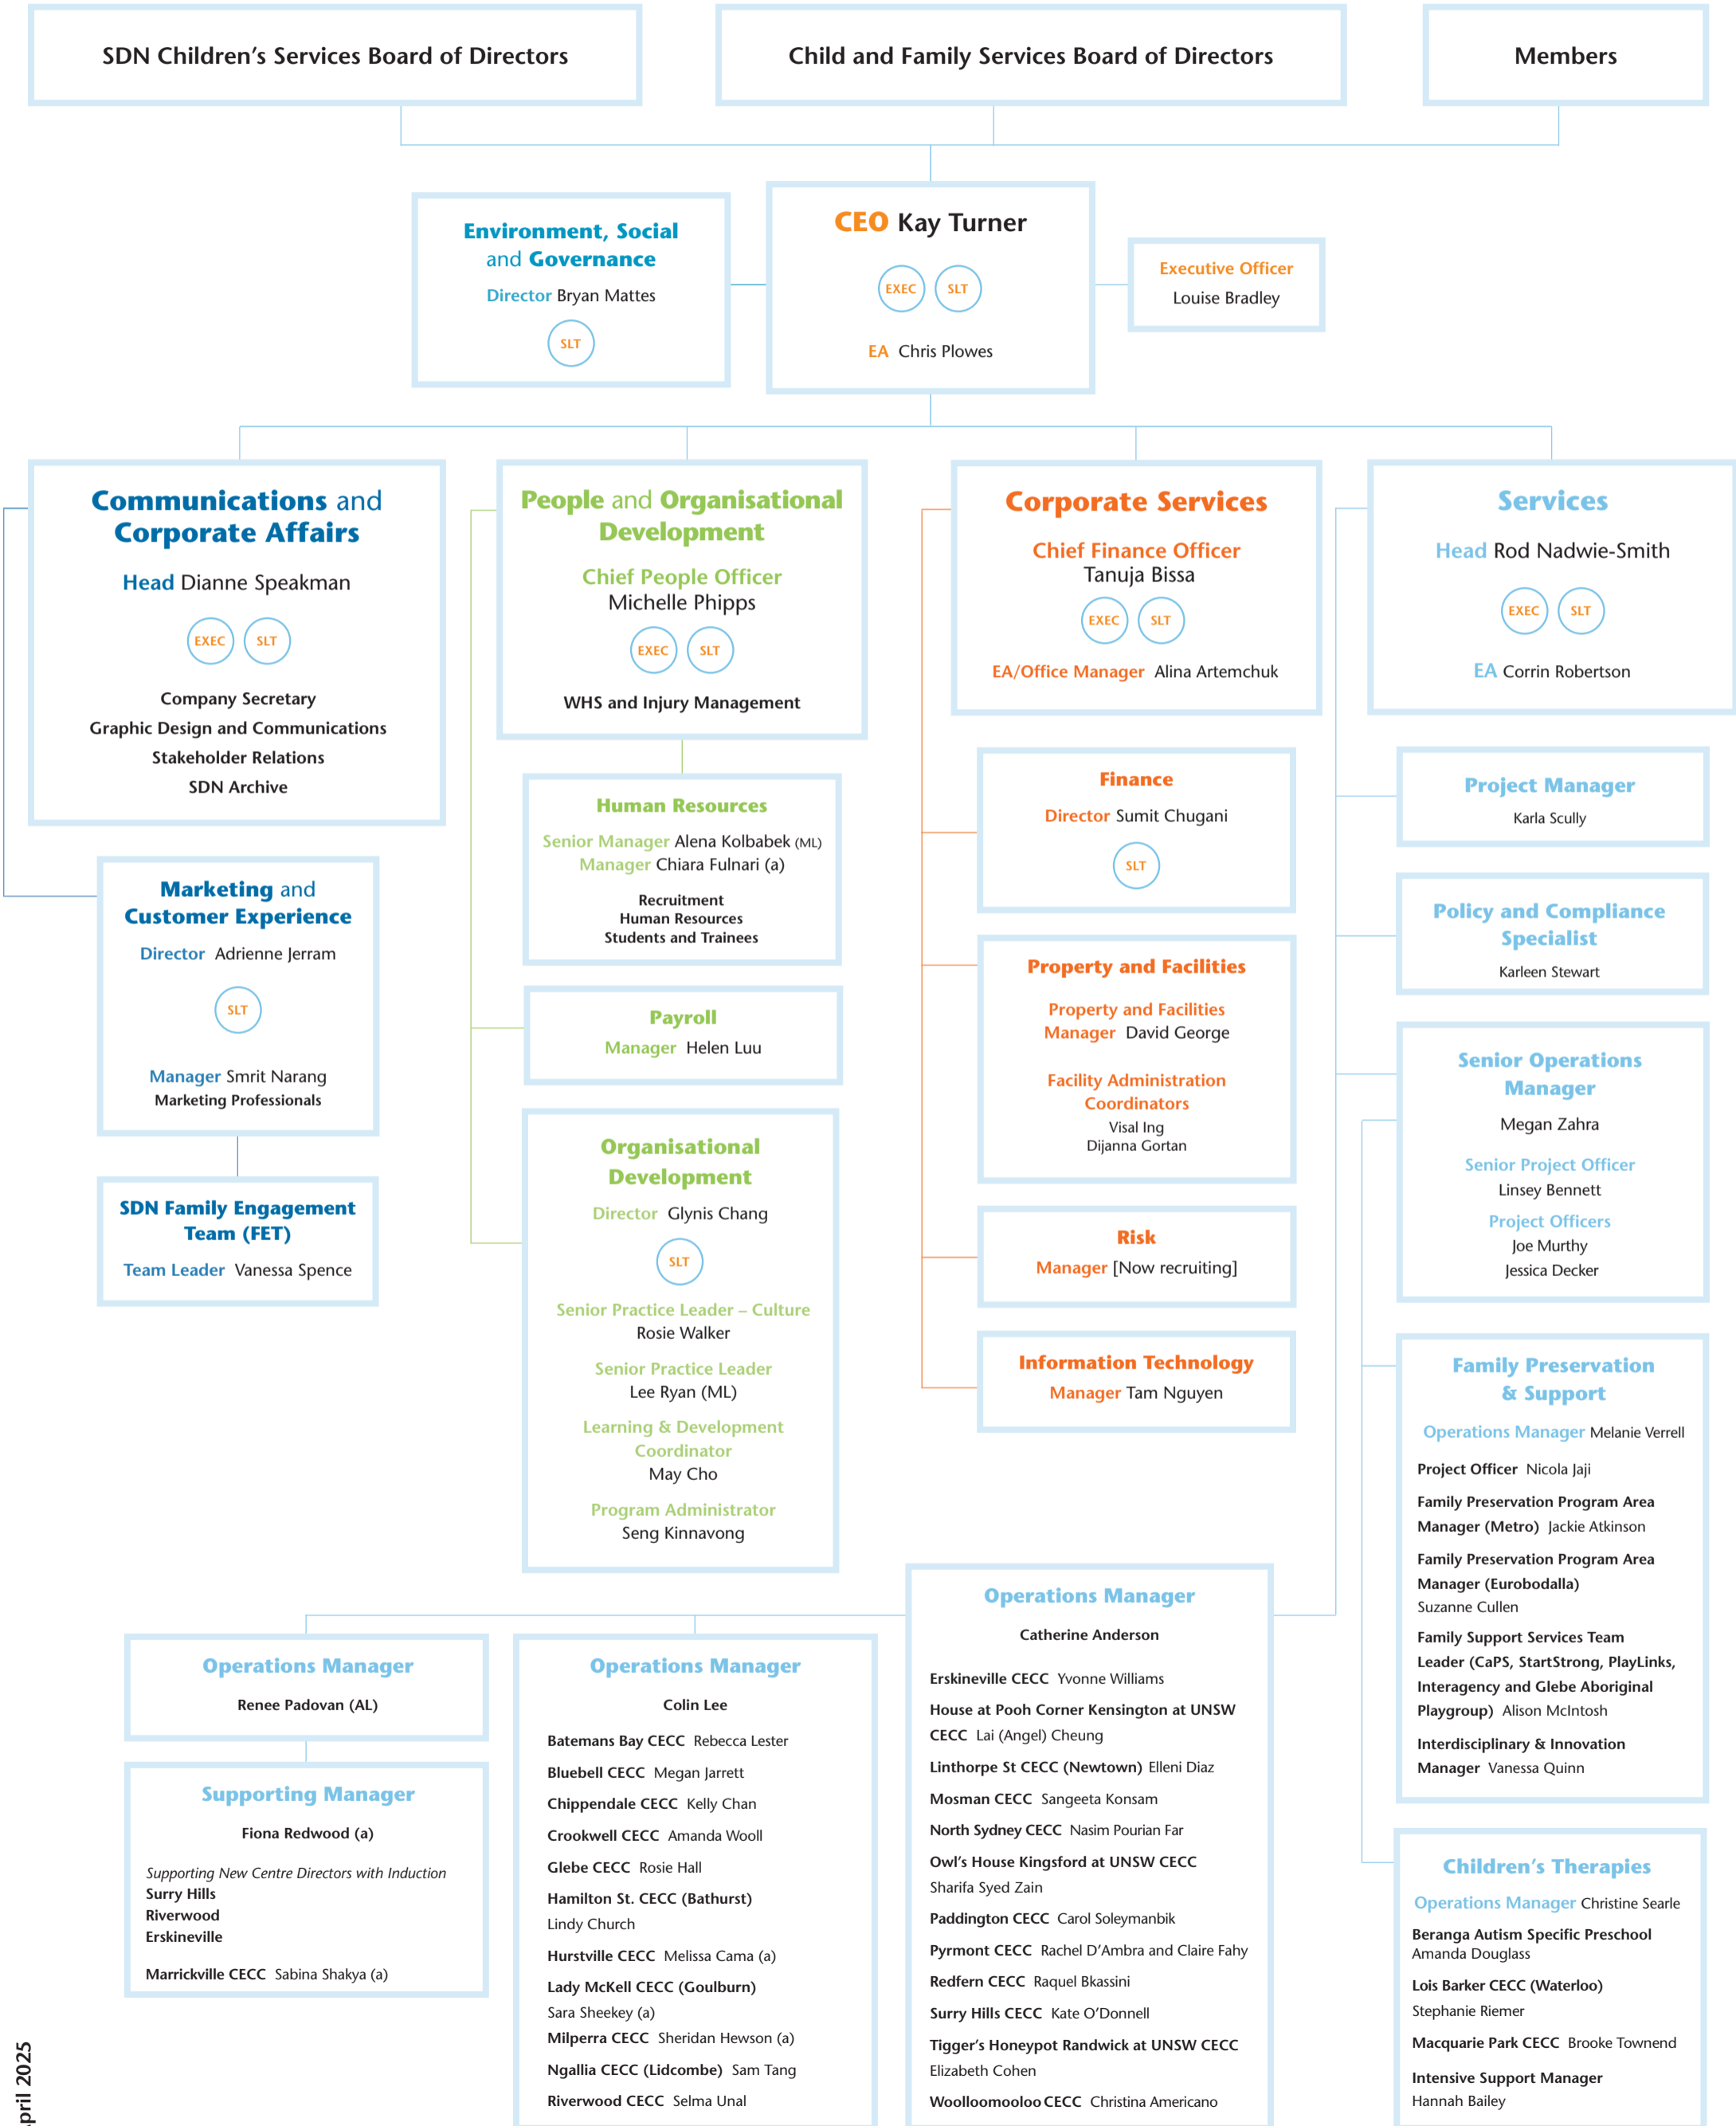

SDN Organisational Chart

April 2025

April 2025

(a) Acting

CECC Children's Education and Care Centre

EXEC Executive Team

SLT Senior Leadership Team

(ML) Maternity Leave

(-AL-) Annual Leave